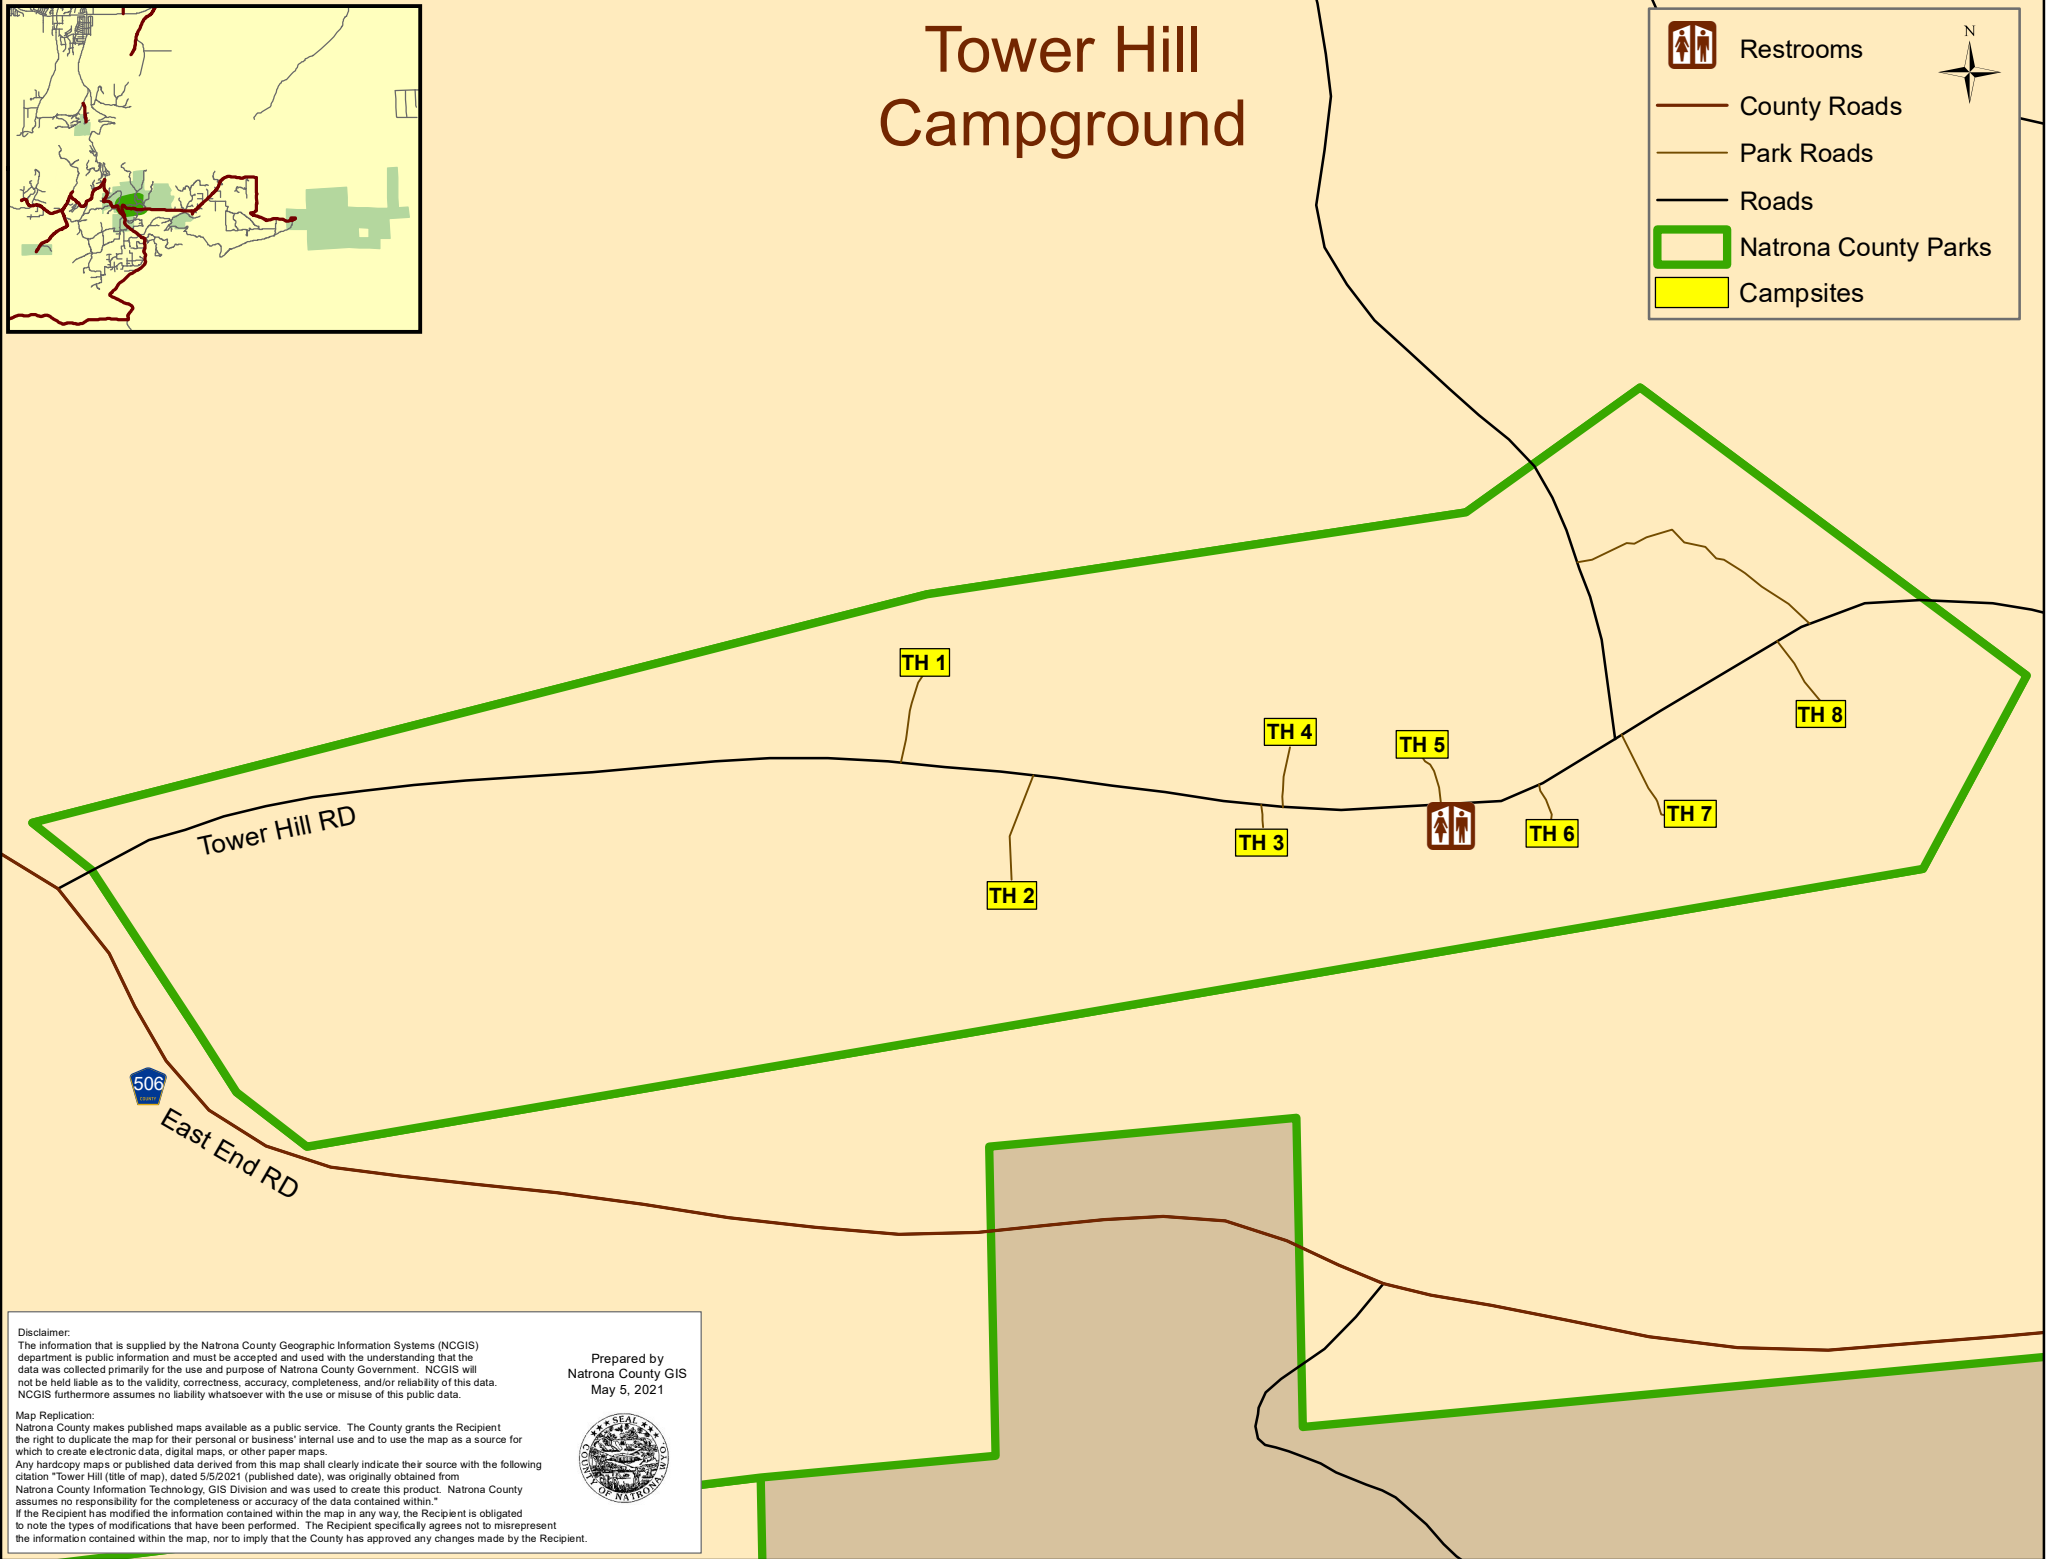

# Tower Hill Campground

-  Restrooms
-  County Roads
-  Park Roads
-  Roads
-  Natrona County Parks
-  Campsites

**Disclaimer:**  
The information that is supplied by the Natrona County Geographic Information Systems (NCGIS) department is public information and must be accepted and used with the understanding that the data was collected primarily for the use and purpose of Natrona County Government. NCGIS will not be held liable as to the validity, correctness, accuracy, completeness, and/or reliability of this data. NCGIS furthermore assumes no liability whatsoever with the use or misuse of this public data.

**Map Replication:**  
Natrona County makes published maps available as a public service. The County grants the Recipient the right to duplicate the map for their personal or business' internal use and to use the map as a source for which to create electronic data, digital maps, or other paper maps.  
Any hardcopy maps or published data derived from this map shall clearly indicate their source with the following citation "Tower Hill (title of map), dated 5/5/2021 (published date), was originally obtained from Natrona County Information Technology, GIS Division and was used to create this product. Natrona County assumes no responsibility for the completeness or accuracy of the data contained within."  
If the Recipient has modified the information contained within the map in any way, the Recipient is obligated to note the types of modifications that have been performed. The Recipient specifically agrees not to misrepresent the information contained within the map, nor to imply that the County has approved any changes made by the Recipient.

Prepared by  
Natrona County GIS  
May 5, 2021