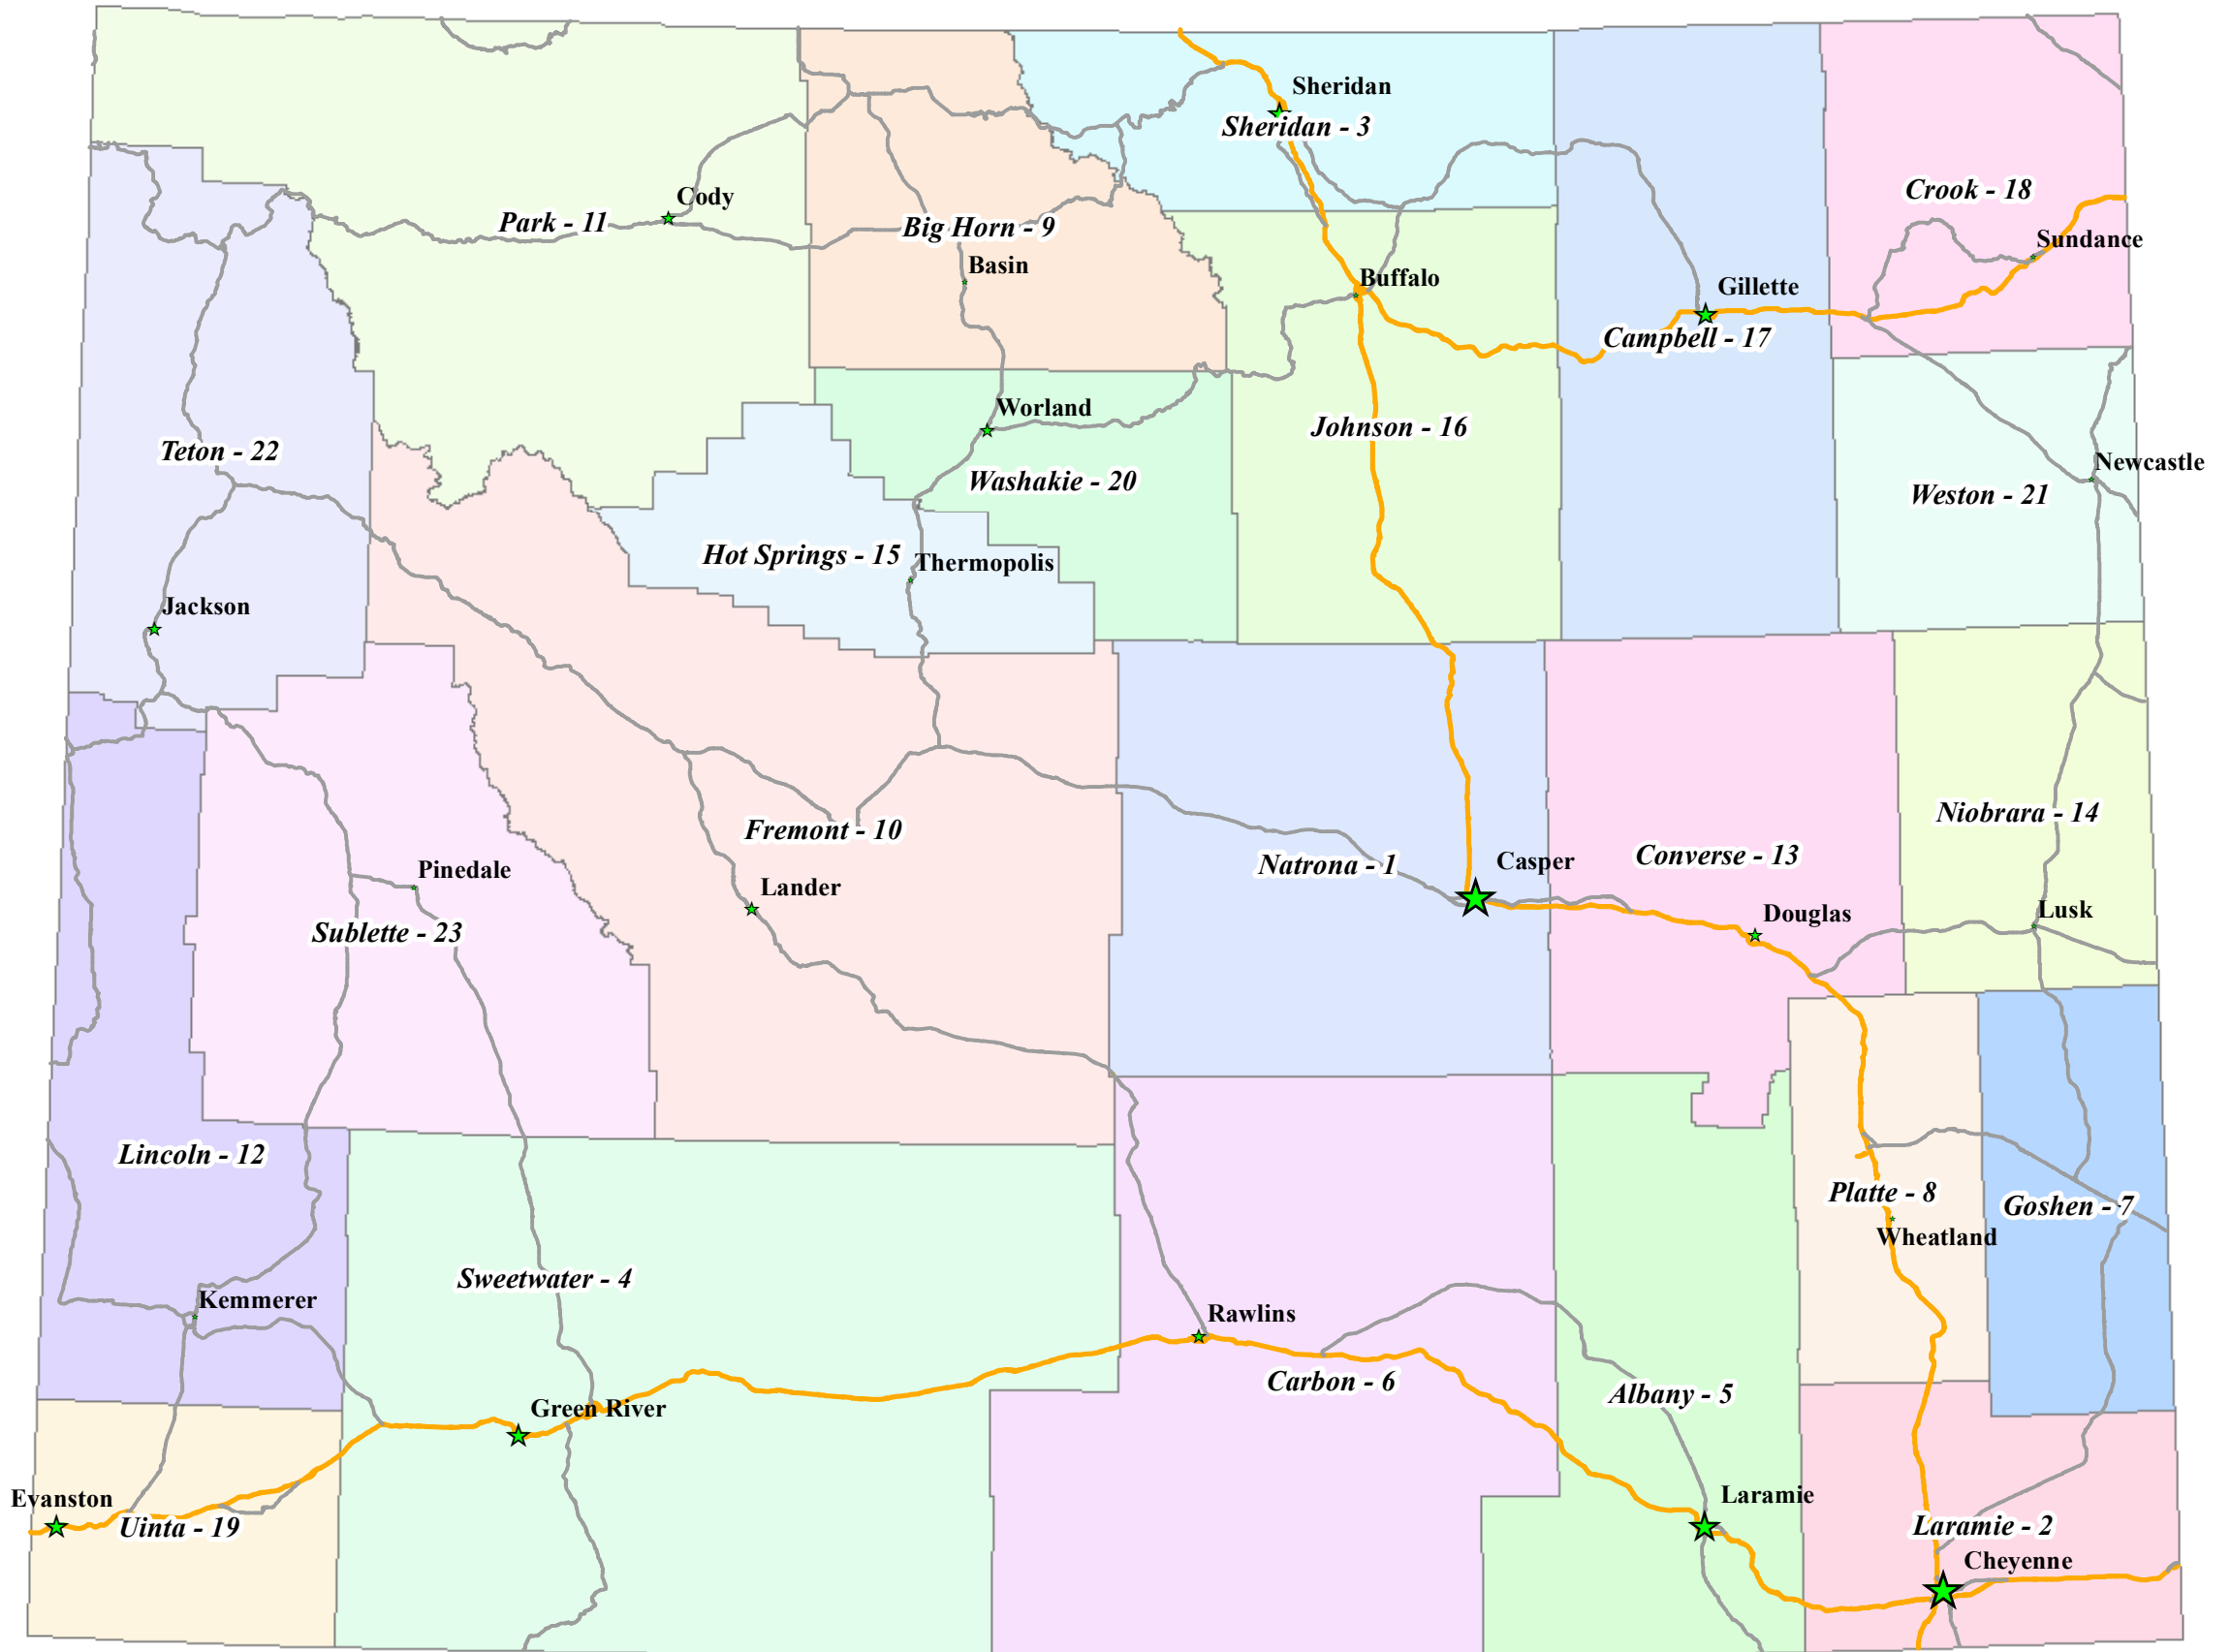

- 1 - Natrona
- 2 - Laramie
- 3 - Sheridan
- 4 - Sweetwater
- 5 - Albany
- 6 - Carbon
- 7 - Goshen
- 8 - Platte
- 9 - Big Horn
- 10 - Fremont
- 11 - Park
- 12 - Lincoln
- 13 - Converse
- 14 - Niobrara
- 15 - Hot Springs
- 16 - Johnson
- 17 - Campbell
- 18 - Crook
- 19 - Uinta
- 20 - Washakie
- 21 - Weston
- 22 - Teton
- 23 - Sublette

WY County Seats:

Population

- 1200 - 3699
- ★ 3700 - 9239
- ★ 9240 - 18761
- ★ 18762 - 27223
- ★ 27224 - 53559

Prepared By:
Natrona County
Geographical Information Systems Dept.
March 23, 2015

County License Plate Designations